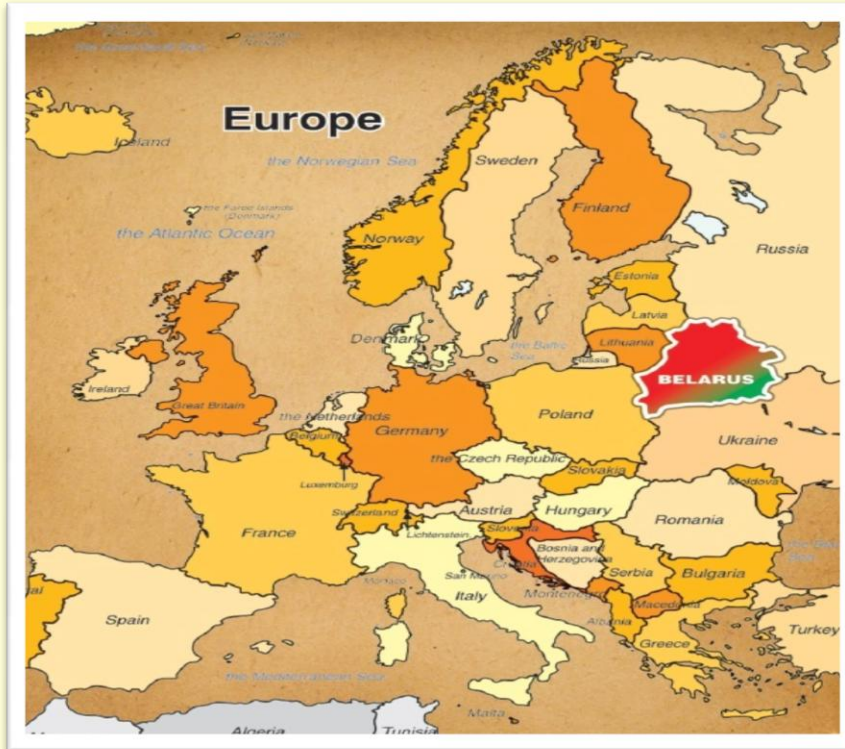

CHOICE OF BELARUS – GOMEL STATE MEDICAL UNIVERSITY IS THE BEST DESTINATION

Belarus has a temperate – continental climate, with cool humid winters and warm summers.

Gomel city located on same latitude of UK has London climate. Indian Students feel most comfortable.

GOMEL STATE MEDICAL UNIVERSITY, BELARUS

A Doctor in Every Middle Class Family !