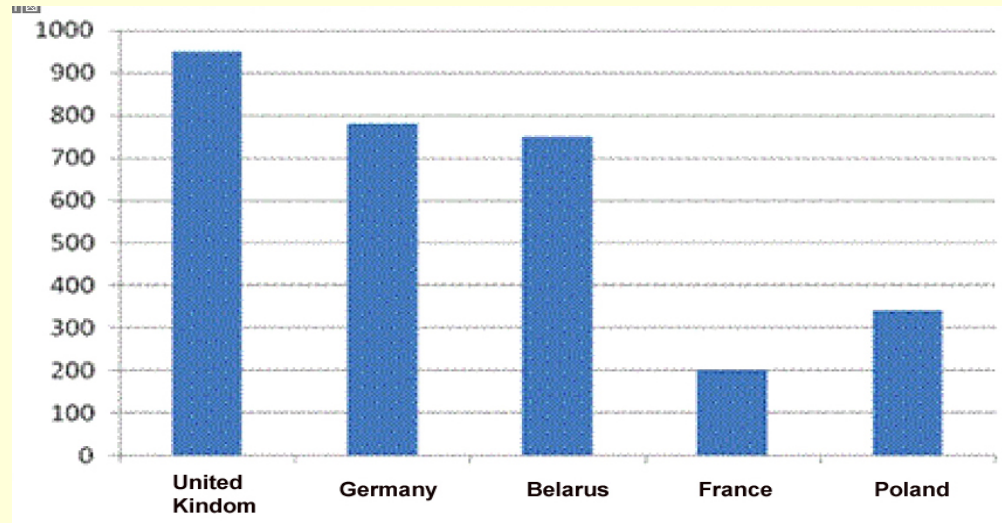

Moreover, evaluation comprises Pre / Post Teaching Tests, Viva, Class Presentation, Lab Workbooks

GOMEL STATE MEDICAL UNIVERSITY, BELARUS

**A Doctor
in Every
Middle
Class
Family !**

CHOICE OF BELARUS – GOMEL STATE MEDICAL UNIVERSITY IS THE BEST DESTINATION

- **Belarus is among top five countries in Europe attracting foreign students for higher education.**
- **The student to population ratio is one of the best in Europe & leading countries like Italy, Germany, Austria, Norway...**