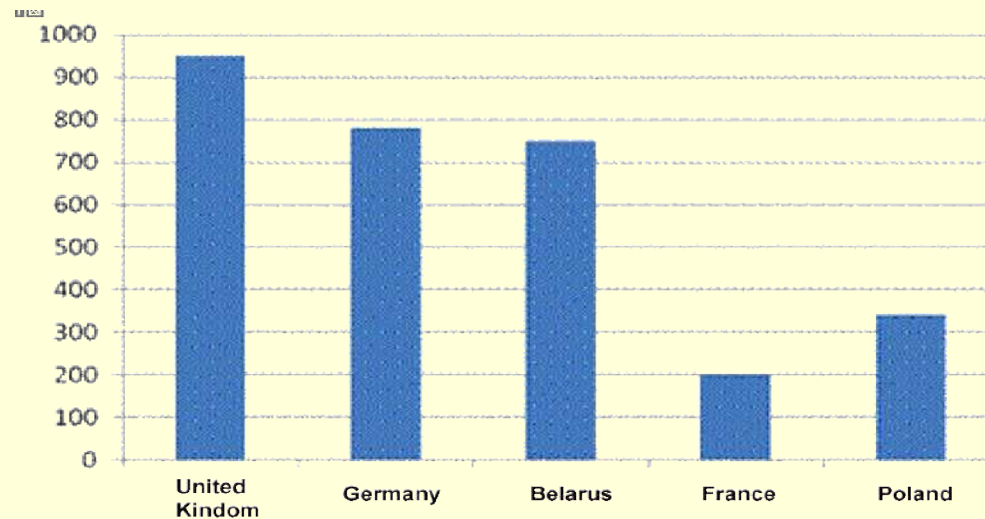

CHOICE OF BELARUS – GOMEL STATE MEDICAL UNIVERSITY IS THE BEST DESTINATION

Belarus is among top five countries in Europe attracti foreign students for higher education.

The student to populationraatio one of the best in Europe & leading countries like Italy, Germany, Austria, Norway...

GOMEL STATE MEDICAL UNIVERSITY, BELARUS